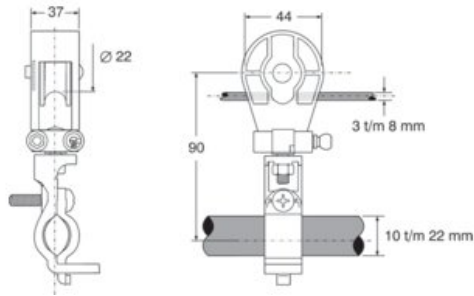

Round cable carriage for steel wire rope

Product information

Marking: CE-marked

Part Code	GTIN No.	Model	For cable	For wire rope dia mm	Weight kg	Delivery time
4023001	8717365019029	RKW 3-8	12-20	3-8	0.1	7